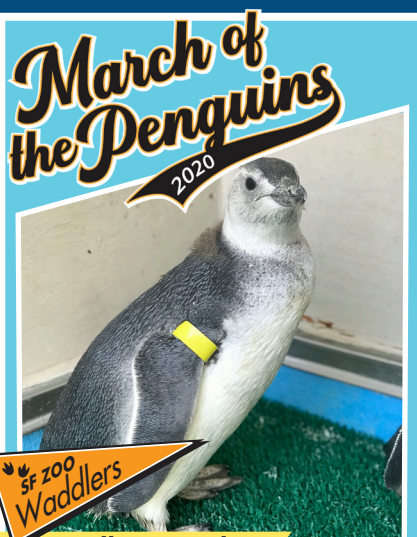

March of the Penguins

2020

Magellanic Penguin Team 2020

"Blue Band"
Magellanic Penguin
Spheniscus magellanicus

"Blue Band"

SF ZOO
Waddlers

#284 - 2020 STATS

- > **Hatch date:** May 10, 2020
- > **Gender:** Male
- > **Siblings:** "Yellow" Band 2020 and #280 Black band "Annabelle" 2019
- > **Biological Parents:** #253 "Burt" and #223 "Deeva"
- > **Foster Parents:** #20B "Rio" and #20B "Eduardo"
- > **Fun Fact:** "Blue Band" loves to hop and run!

"Yellow Band"
Magellanic Penguin
Spheniscus magellanicus

"Yellow Band"

SF ZOO
Waddlers

#282 - 2020 STATS

- > **Hatch date:** May 8, 2020
- > **Gender:** Female
- > **Siblings:** "Blue" Band 2020 and #280 Black band "Annabelle" 2019
- > **Biological Parents:** #253 "Burt" and #223 "Deeva"
- > **Foster Parents:** #185 "Grubby" and #196 "Teena"
- > **Fun Fact:** "Yellow Band" is an amazing jumper!

Cut-out and fold in half to make your Penguin Cards

March of the Penguins 2020

"White Stripe Band"
Magellanic Penguin

\$f 200 Waddlers

SAN FRANCISCO ZOO & GARDENS

"White Stripe Band"

#285 - 2020 STATS

- > **Hatch date:** May 13, 2020
- > **Gender:** Male
- > **Siblings:** #283 "Black", Band 2020 and #281 "Spartacus" 2019
- > **Biological Parents:** #228 "Freckles" and #228 "Frenchie"
- > **Foster Parents:** #183 "Melvin" and #180 "Sophia"
- > **Fun Fact:** He is very loud and will tell you exactly how he feels. Very outgoing and wants to be where the action is!

March of the Penguins 2020

"Black Band"
Magellanic Penguin

\$f 200 Waddlers

SAN FRANCISCO ZOO & GARDENS

"Black Band"

#283 - 2020 STATS

- > **Hatch date:** May 10, 2020
- > **Gender:** Male
- > **Siblings:** "White Stripe" Band 2020 and #281 "Red" Band "Spartacus" 2019
- > **Parents:** #228 "Freckles" and #228 "Frenchie"
- > **Fun Fact:** "Black Band" loves to swim and was the first chick to take to the water on his own.